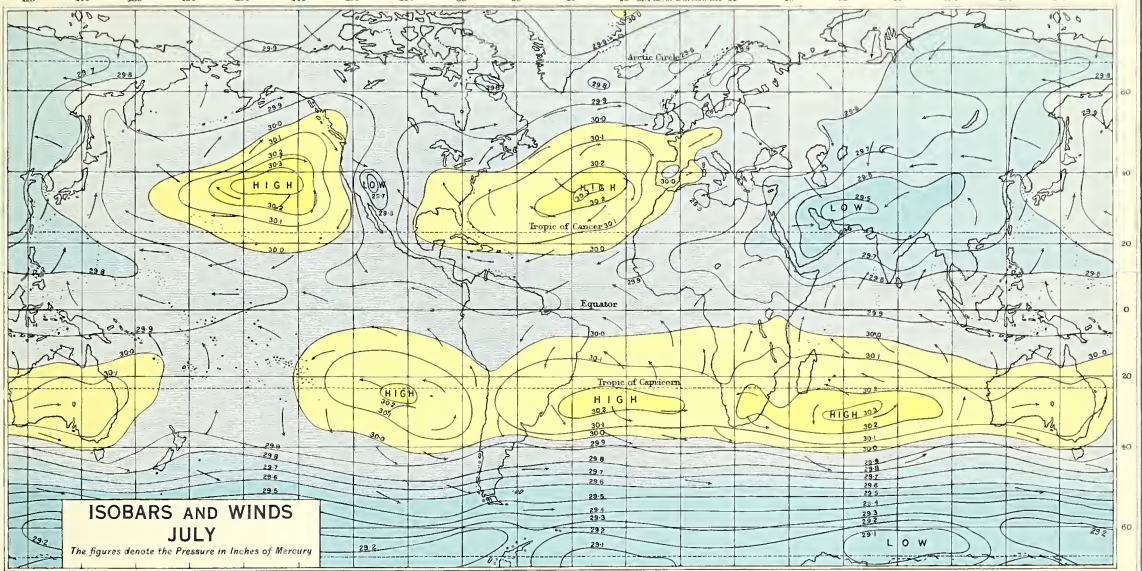

COVERING OF A 2 1/2 INCH WORLD GLOBE IN GORES

Note.—These gores are designed to be cut out and mounted on a Globe 2 1/2 inches in diameter which they will exactly cover.

The Figures on the Co-Tidal Lines denote the total number of hours from the starting point of the tide in the South-Eastern Pacific. Coasts with a Tidal Range of Ten Feet and over shown thus

The Drainage Areas are coloured according to the Oceans into which they drain. Inland Drainage Areas shown White

imuthal
projection

Mollweide's Equal-Area Projection

VOLCANOES, ETC.

- Active Volcanoes
- Extinct Volcanoes
- Solfataras
- Mud Volcanoes
- ⊕ Geysers

MAGNETIC VARIATION, 1932

■ West of True North
■ East of True North

Note to Ocean Currents

Warm Currents Cold Currents
 direction of the currents is shown by the arrows.
 thickness of the arrows indicates by the number of strokes
 mean speed of the water drift in an hour.
 thick strokes above indicate the number of nautical miles.
 thin strokes below indicate the number of quarters of a mile.
 → 1 mile → 2 miles → 3 miles
 → 1/4 → 2/4 → 3/4

Note to Monsoon Drifts

In the Indian Ocean, the China Sea and the West Coast of Mexico and Central America, the currents change with the Monsoons. The simple arrows → show the S.W. and S.E. Monsoon Drift during the Northern Summer. The arrows marked thus ← → show the N.W. and N.E. Monsoon Drift during the Northern Winter. Limit of Floating Ice Limit of Pack Ice
 Sea-Weed